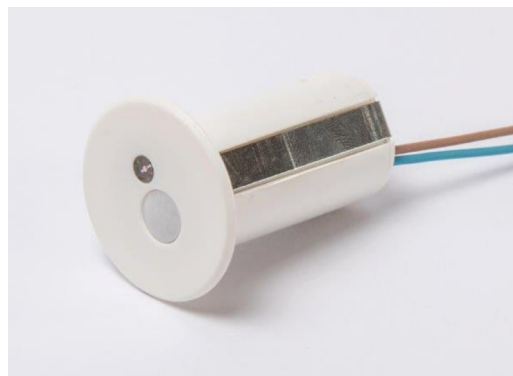

## Art.-No.: YMOBM-RE-SWISSPIR CASAMBI® motion detector Swisspir

CASAMBI® motion detectors consist of integrated CASAMBI® technology and make it possible to control luminaires without wiring work. Use the CASAMBI® app to configure parameters such as brightness and automatically switching on and off at dusk or movement. This can result in savings of up to 90%. The sensors are available in various designs for ceiling mounting or recessed installation and various detection zones from 5 to 28 m.

### DANE TECHNICZNE

Electrical data	
Input Voltage AC	AC 220-240V / 50-60Hz
Connection cross section	0,5 mm <sup>2</sup>
Communication type	Bluetooth
Sensor technology	wert.Sensortechnologie.Infrarot
Range	7 m
Detection angle	100 °
Frequency band	2,4...2,486 GHz
max. transmission power	+4 dBm
CASAMBI Inside	Yes
Acceptance tests	
Certifications	CE
Protection class	II
Ingress protection (IP) rating	IP 44
Ambient temperature	-20 to +50 C°
Storage temperature	-25 to +65 C°
Physical data	
Mounting method	recessed ceiling mounted
Housing material	Tworzywo sztuczne
Housing colour	white
Length (L)	48 mm
Width (B)	38 mm
Product weight	25 g