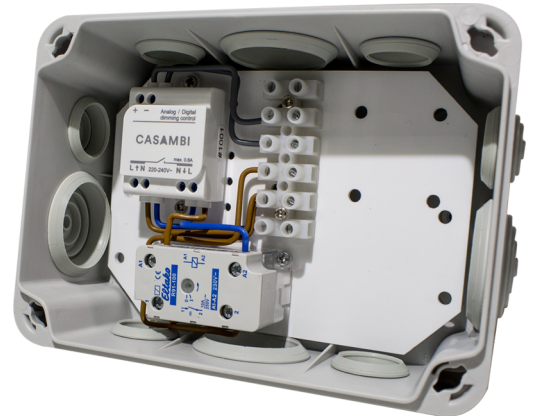

Art.-No.: YMOCA-BOX
Casambi ASD Outdoor Box with switching relay for surface mounting, gray plastic, 162x116x76mm, IP65

Use the CO-CBUBOX as the main switch for all modules and luminaires and at the same time enjoy the positive side effect of using less power. The CBU BOX can be used to switch all modules in a fully de-energised manner so that no standby current is consumed when switched off. In storage facilities or production areas with large numbers of floodlights and modules, you can therefore benefit from huge energy savings.

DANE TECHNICZNE

Electrical data	
Input Voltage AC	AC 220-240V / 50-60Hz
Communication type	Bluetooth
Dimming	Casambi, DALI, 0-10V
Frequency band	2,4...2,486 GHz
max. transmission power	+4 dBm
CASAMBI Ready	Yes
Acceptance tests	
Certifications	CE
Protection class	II
Ingress protection (IP) rating	IP 65
Physical data	
Housing material	Tworzywo sztuczne
Housing colour	grey
Length (L)	162 mm
Width (B)	116 mm
Height (H)	76 mm
Product weight	0,43 g
Weight incl. Packaging	0,5 g
Packaging Length (L)	190 mm
Packaging Width (B)	135 mm
Packaging Height (H)	90 mm