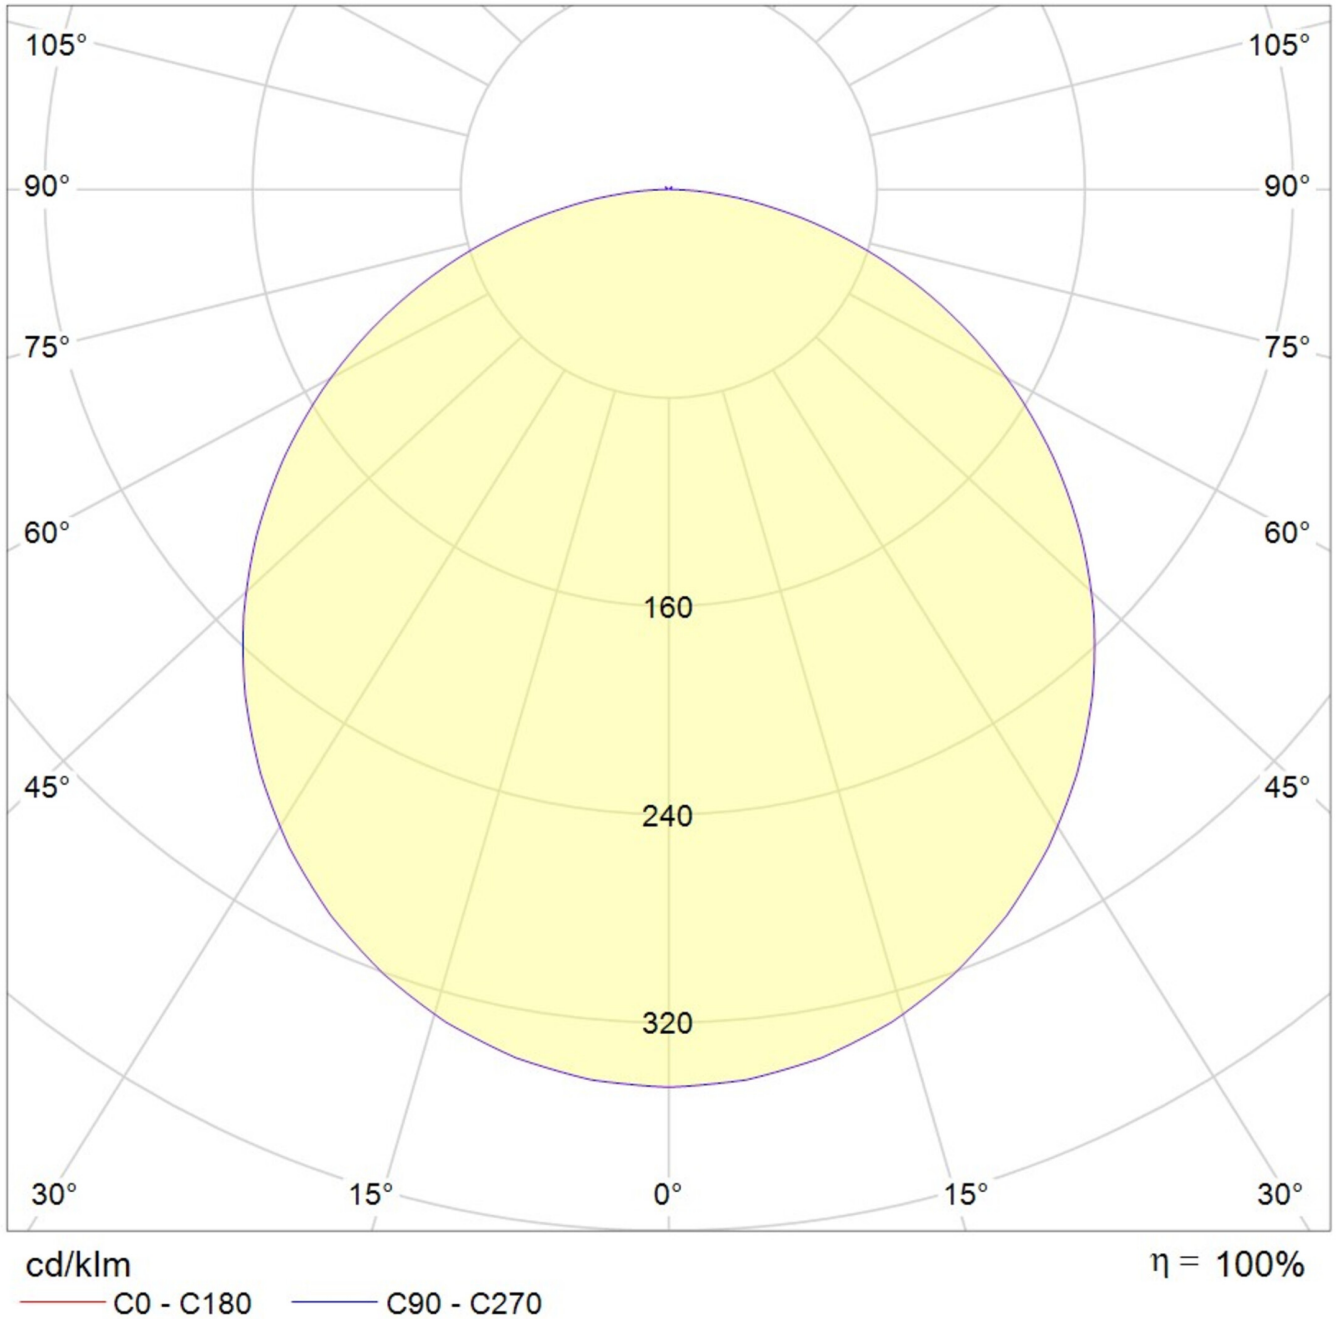

TEXT.LICHTVERTEILUNG

As of: 10.04.2025 - Subject to technical changes and errors.