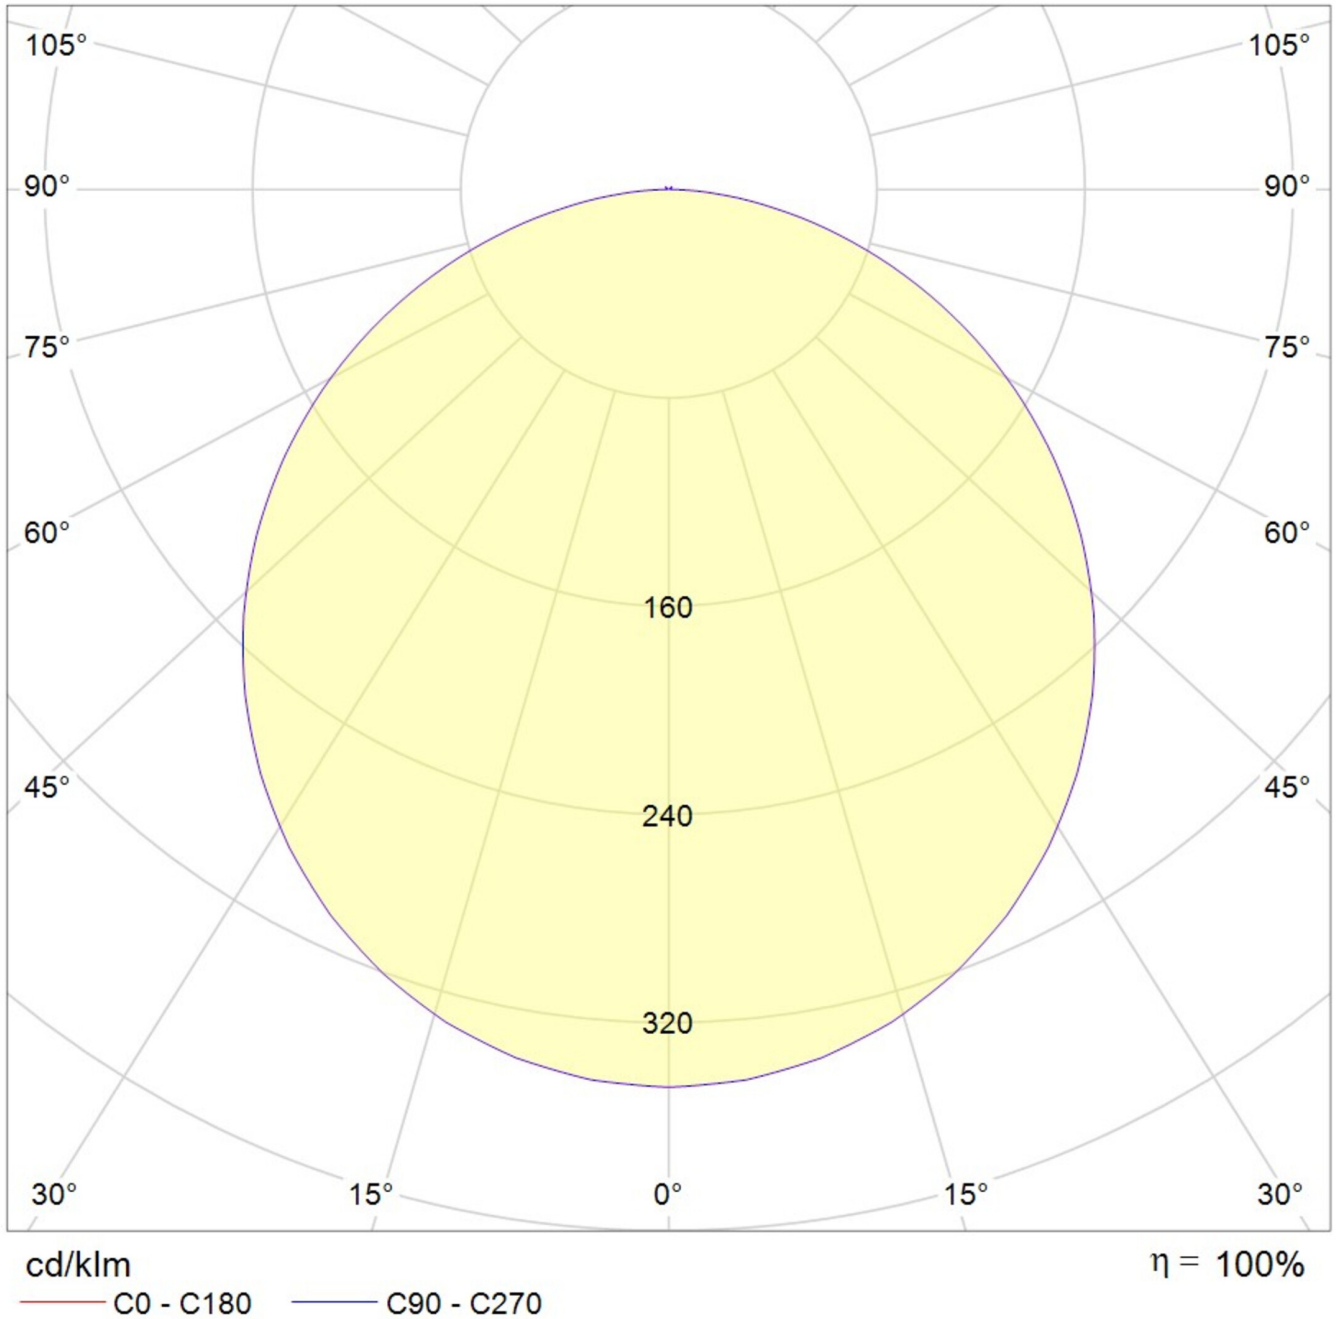

Art.-Nr: YPAVA-QER-1801-C
LED panel "VARIO" for ceiling recessed mounting,
300x300x10mm, 18W, 1020lm, RGBW, UGR <19, IP20, white,
Casambi dimmable, incl. NT and PWM4

LED luminaire, RGBW series. Flat shape. Aluminium frame, white, powder-coated. Diffuser made from plastic (PMMA), opal, non-yellowing. Power supply can be dimmed, external. Version with CASAMBI® Bluetooth control.

More information

www.rp-group.com/en/item/YPAVA-QER-1801-C

TECHNICAL DATA

Dimensions	
Product dimensions Length	295 mm
Product dimensions Width	295 mm
Product dimensions Height	10 mm
Product weight	0.95 kg
Packaging dimensions	
Packaging dimensions Length	305 mm
Packaging dimensions Width	305 mm
Packaging dimensions Height	50 mm
Weight incl. packaging	1 kg
Color	
Color	White
Housing material	
Housing material	Aluminium
Certification	
Certification	CE, RoHS
Insulation class	2
Protection type (IP)	IP20
Glow wire test	650 °C
Electrical connection	
Type of dimming	CASAMBI, PWM
System performance	17 W

TEXT.LICHTVERTEILUNG

As of: 09.04.2025 - Subject to technical changes and errors.