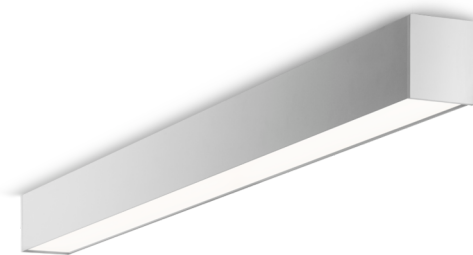

**Art.-No.: YWDLA-LAWS-3301-U**  
**LED luminaire "LARO", w-/c- surface mounting,**  
**rectangular, 1122x93x80mm, 33W, 3450lm, 3000K, CRI**  
**>80, IP40, UGR <19, switchable**

LED ceiling- and wall-mounted luminaire, LARO series, with direct and direct/indirect beam. Housing made from aluminium, white, powder-coated. Diffuser made from plastic (PMMA), micro-prismatic, UV-stabilised. Operating unit can be switched or dimmed (DALI dimmer), integrated. UGR < 19 and screen-compliant in accordance with EN 12464-1. Version with CASAMBI® Bluetooth control available.

| Acceptance tests               |                               |
|--------------------------------|-------------------------------|
| Certifications                 | CE                            |
| Protection class               | I                             |
| Ingress protection (IP) rating | IP 40                         |
| Glow wire test                 | 650° C                        |
| Ambient temperature            | 0 to +25 C°                   |
| Physical data                  |                               |
| Mounting method                | ceiling mounted, wall mounted |
| Housing material               | Aluminium                     |
| Housing colour                 | white                         |
| Cover material                 | PMMA                          |
| Length (L)                     | 1 122 mm                      |
| Width (B)                      | 93 mm                         |
| Height (H)                     | 80 mm                         |
| Product weight                 | 4,7 kg                        |
| Weight incl. Packaging         | 4,9 kg                        |
| Packaging Length (L)           | 1 300 mm                      |
| Packaging Width (B)            | 150 mm                        |
| Packaging Height (H)           | 150 mm                        |