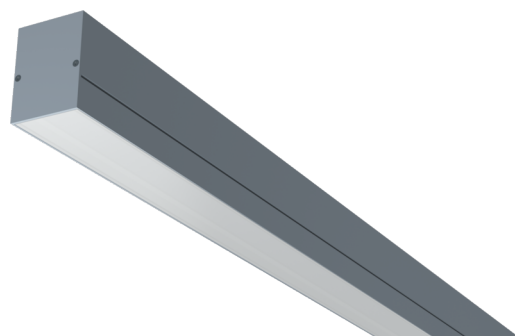

Art.-No.: YWDMA-LAWS-1701-D
LED luminaire "MAVS", ceiling surface mounting,
rectangular, 570x56x79mm, 17W, 1700lm, 3000K, CRI
>80, IP40, white, switchable

LED ceiling- and wall-mounted luminaire, MAVS. Housing made from aluminium, white, powder-coated. Diffuser made from plastic (PMMA), opal, UV-stabilised. Operating unit can be switched or dimmed (DALI dimmer), integrated. Version with CASAMBI® Bluetooth control available. DC compatible.

DANE TECHNICZNE

Electrical data	
Input Voltage AC	AC 220-240V / 50-60Hz
Power Factor	0,9
System power	17 W
DC Ready	Yes
Connection cross section	2,5 mm ²
Electrical version	with internal operating device, switchable
CASAMBI Ready	Yes
Photometrical data	
Light source	LED
Colour temperature	3 000 K
Rated luminous flux	1 700 lm
Luminous efficacy	100 lm/W
Light colour	830
Colour rendering index (CRI)	> 80
Colour tolerance	3
Beam angle	60 °
UGR	26,2
Lifetime (h, at 25°C)	75 000 h, L80
Acceptance tests	
Certifications	CE
Protection class	I
Ingress protection (IP) rating	IP 40
Ambient temperature	-20 to +30 C°

Physical data	
Mounting method	ceiling mounted
Housing material	Aluminium
Housing colour	silver
Cover material	PMMA
Length (L)	570 mm
Width (B)	59 mm
Height (H)	79 mm
Product weight	1,5 kg
Weight incl. Packaging	1,8 kg
Packaging Length (L)	690 mm
Packaging Width (B)	118 mm
Packaging Height (H)	75 mm

LIGHT DISTRIBUTION

ACCESSORIES

YWDMA-PENDEL - Pendant set for MAVS incl. transparent cable 3 x 1.5 mm²

YWDMA-MONKL-A - Mounting clamp for MAVS, surface mounting / 1 pc.

State: 25.02.2024 - Zastrzega się możliwość zmian technicznych