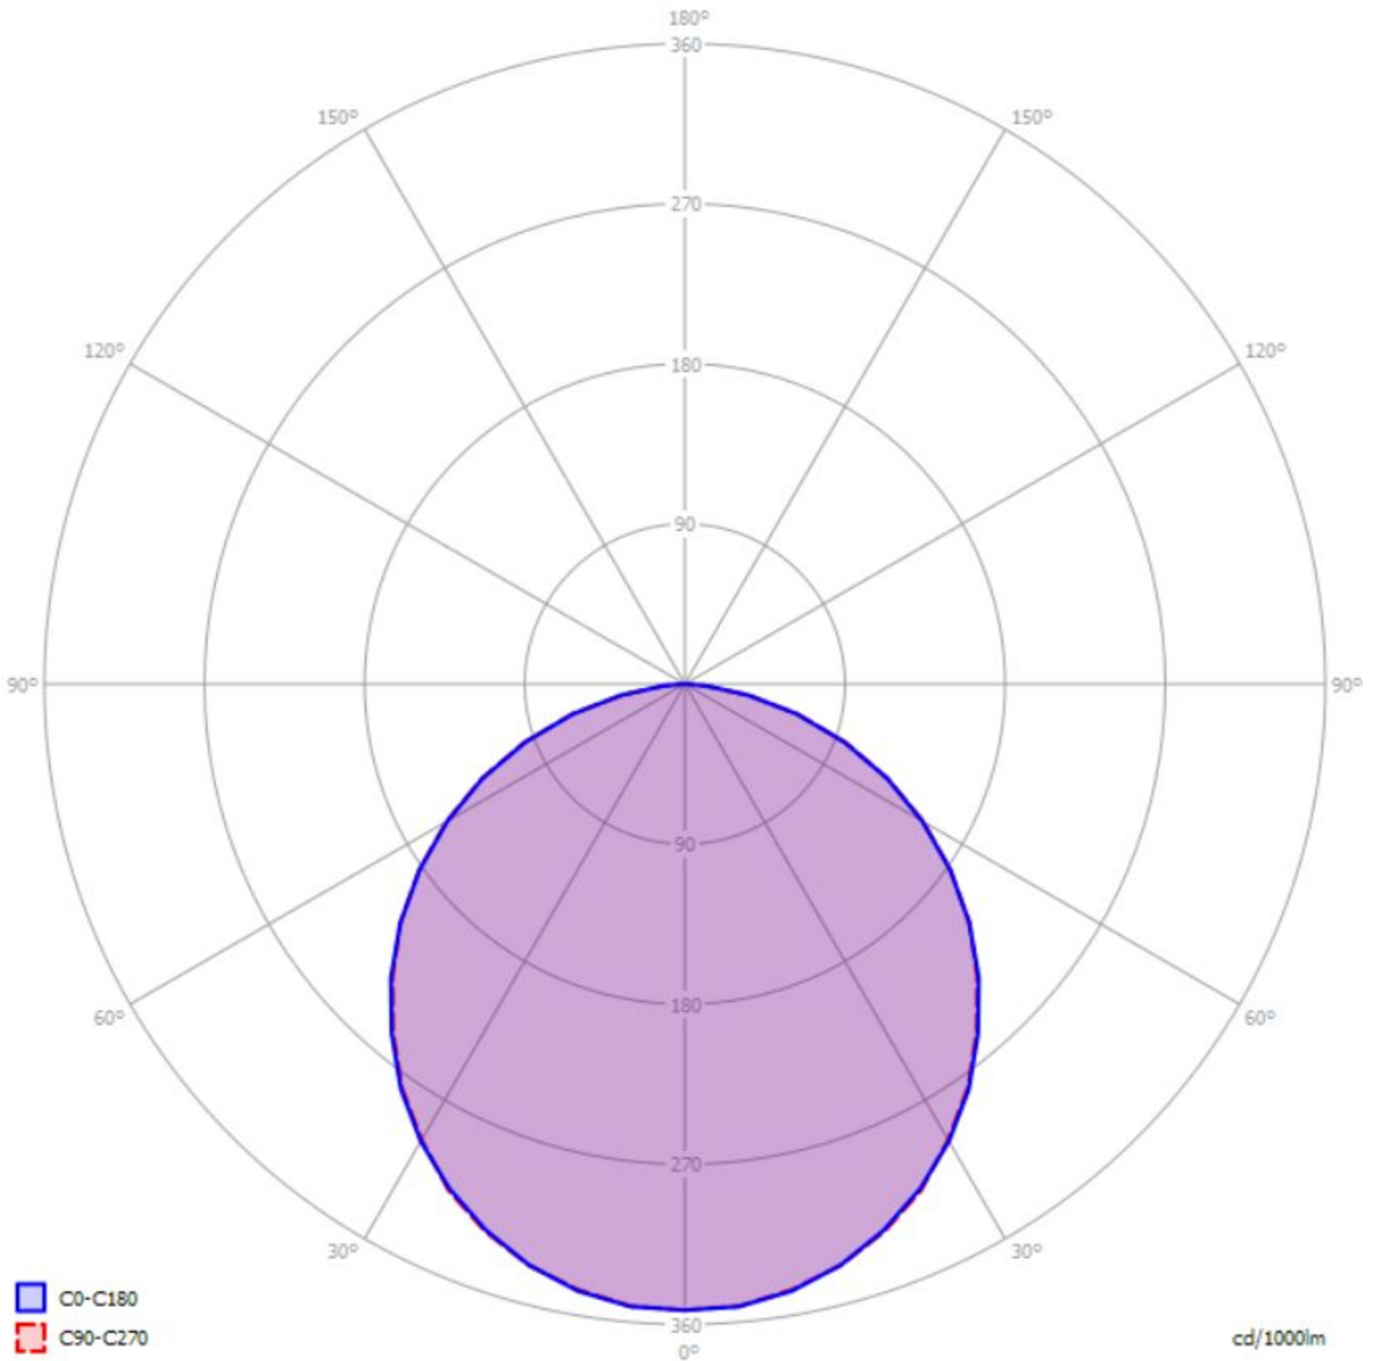

LIGHT DISTRIBUTION

ACCESSORIES

YWDMA-PENDEL - Pendant set for MAVS incl. transparent cable 3 x 1.5 mm²

YWDMA-MONKL-A - Mounting clamp for MAVS, surface mounting / 1 pc.

State: 25.02.2024 - Zastrzega się możliwość zmian technicznych