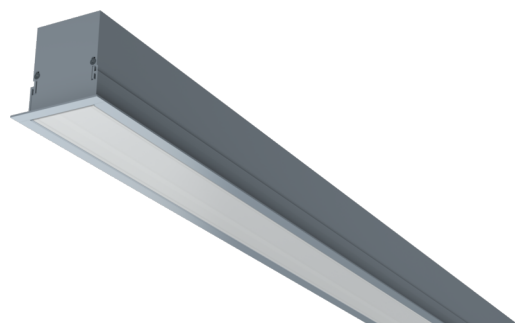

**Art.-No.: YWDMA-LEWS-2601-D**  
**LED luminaire "MAVS", ceiling recessed mounting,**  
**rectangular, 865x79x79mm, 26W, 2600lm, 3000K, CRI**  
**>80, IP40, white, switchable**

LED ceiling- and wall-mounted luminaire, MAVS. Housing made from aluminium, white, powder-coated. Diffuser made from plastic (PMMA), opal, UV-stabilised. Operating unit can be switched or dimmed (DALI dimmer), integrated. Version with CASAMBI® Bluetooth control available. DC compatible.

| Acceptance tests               |                          |
|--------------------------------|--------------------------|
| Certifications                 | CE                       |
| Protection class               | I                        |
| Ingress protection (IP) rating | IP 40                    |
| Ambient temperature            | -20 to +30 C°            |
| Physical data                  |                          |
| Mounting method                | recessed ceiling mounted |
| Housing material               | Aluminium                |
| Housing colour                 | silver                   |
| Cover material                 | PMMA                     |
| Length (L)                     | 865 mm                   |
| Width (B)                      | 79 mm                    |
| Height (H)                     | 79 mm                    |
| Recess height                  | 150 mm                   |
| Product weight                 | 2,3 kg                   |
| Weight incl. Packaging         | 2,6 kg                   |
| Packaging Length (L)           | 1 300 mm                 |
| Packaging Width (B)            | 118 mm                   |
| Packaging Height (H)           | 75 mm                    |

## ACCESSORIES

YWDMA-MONKL-E - Mounting clamp for MAVS, recessed mounting / 1 pc.

State: 25.02.2024 - Zastrzega się możliwość zmian technicznych