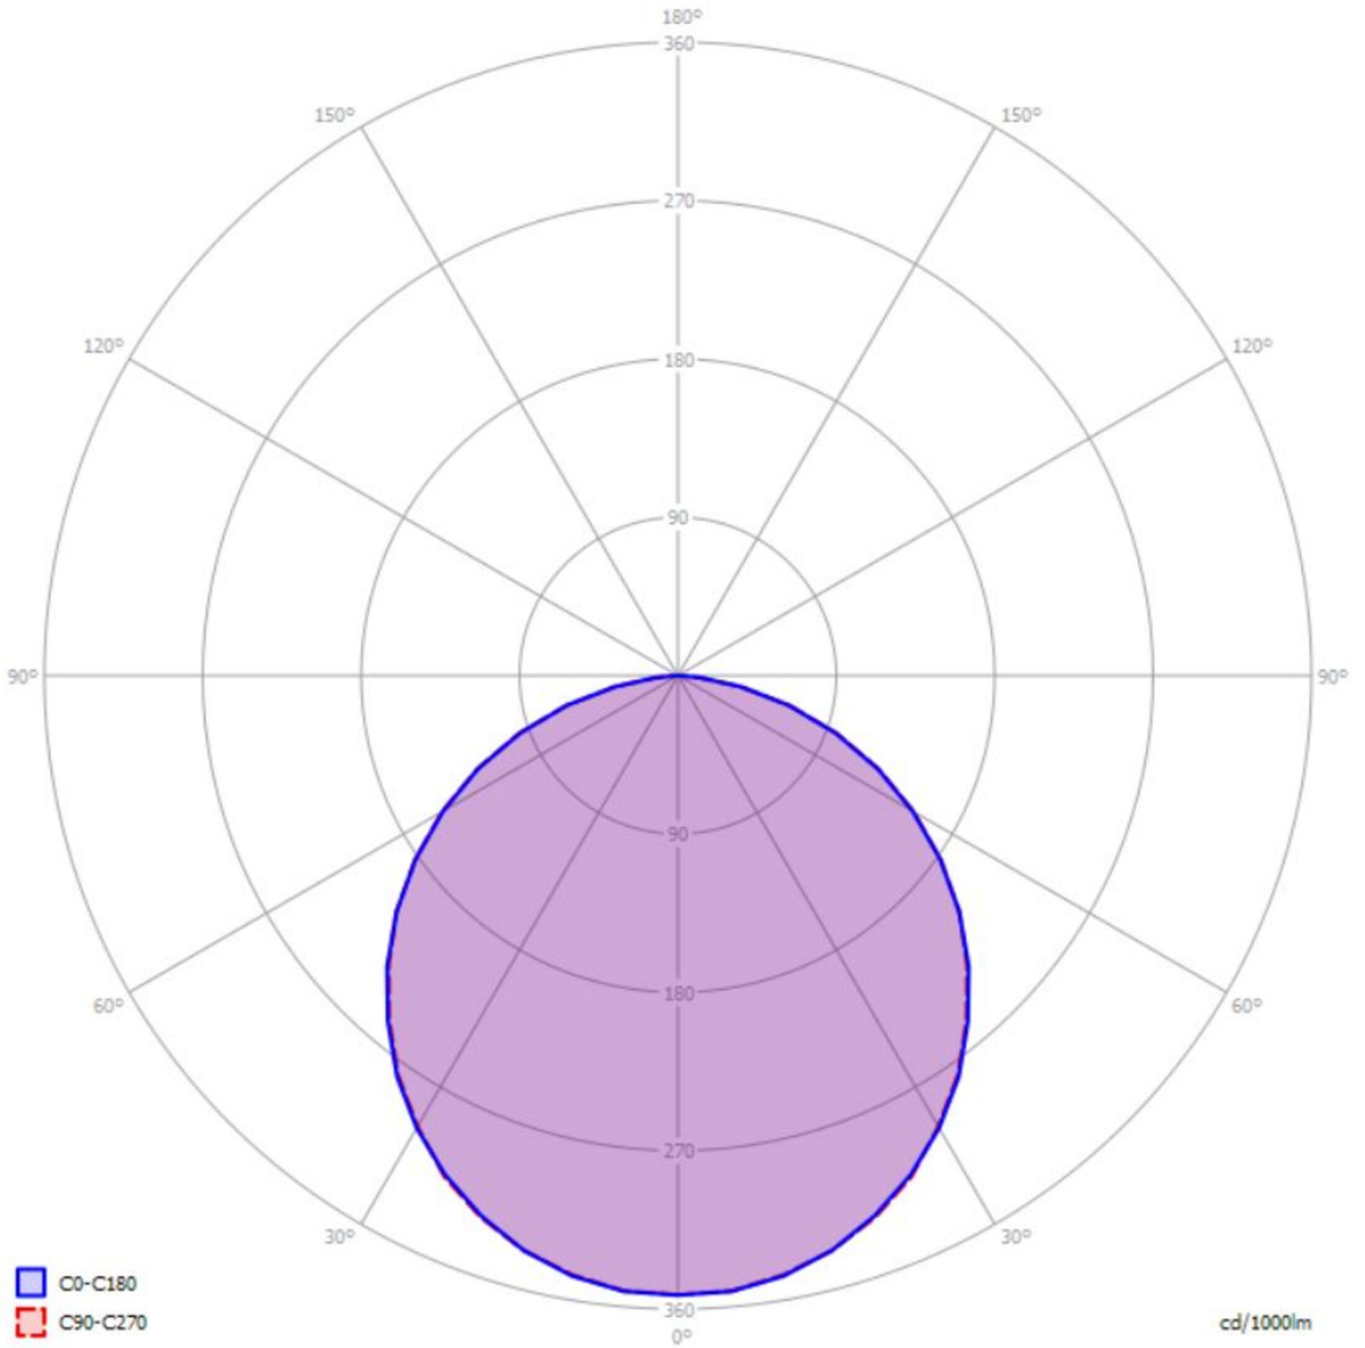

### DANE TECHNICZNE

| Electrical data              |  |
|------------------------------|--|
| Input Voltage AC             | AC 220-240V / 50-60Hz                      |
| Power Factor                 | 0,9  |
| System power                 | 26 W                                       |
| Inrush current               | 29 A                                       |
| Inrush current duration      | 143 $\mu$ s                                |
| Luminaires on C16A fuse      | 42 Stk.                                    |
| DC Ready                     | Yes  |
| Connection cross section     | 2,5 mm <sup>2</sup>                        |
| Electrical version           | with internal operating device, switchable |
| CASAMBI Ready                | Yes  |
| Photometrical data           |  |
| Light source                 | LED  |
| Colour temperature           | 3 000 K                                    |
| Rated luminous flux          | 2 600 lm                                   |
| Luminous efficacy            | 100 lm/W                                   |
| Light colour                 | 830  |
| Colour rendering index (CRI) | > 80                                       |
| Colour tolerance             | 3  |
| Beam angle                   | 60 °                                       |
| UGR                          | 26,2                                       |
| Lifetime (h, at 25°C)        | 75 000 h, L80                              |

## LIGHT DISTRIBUTION