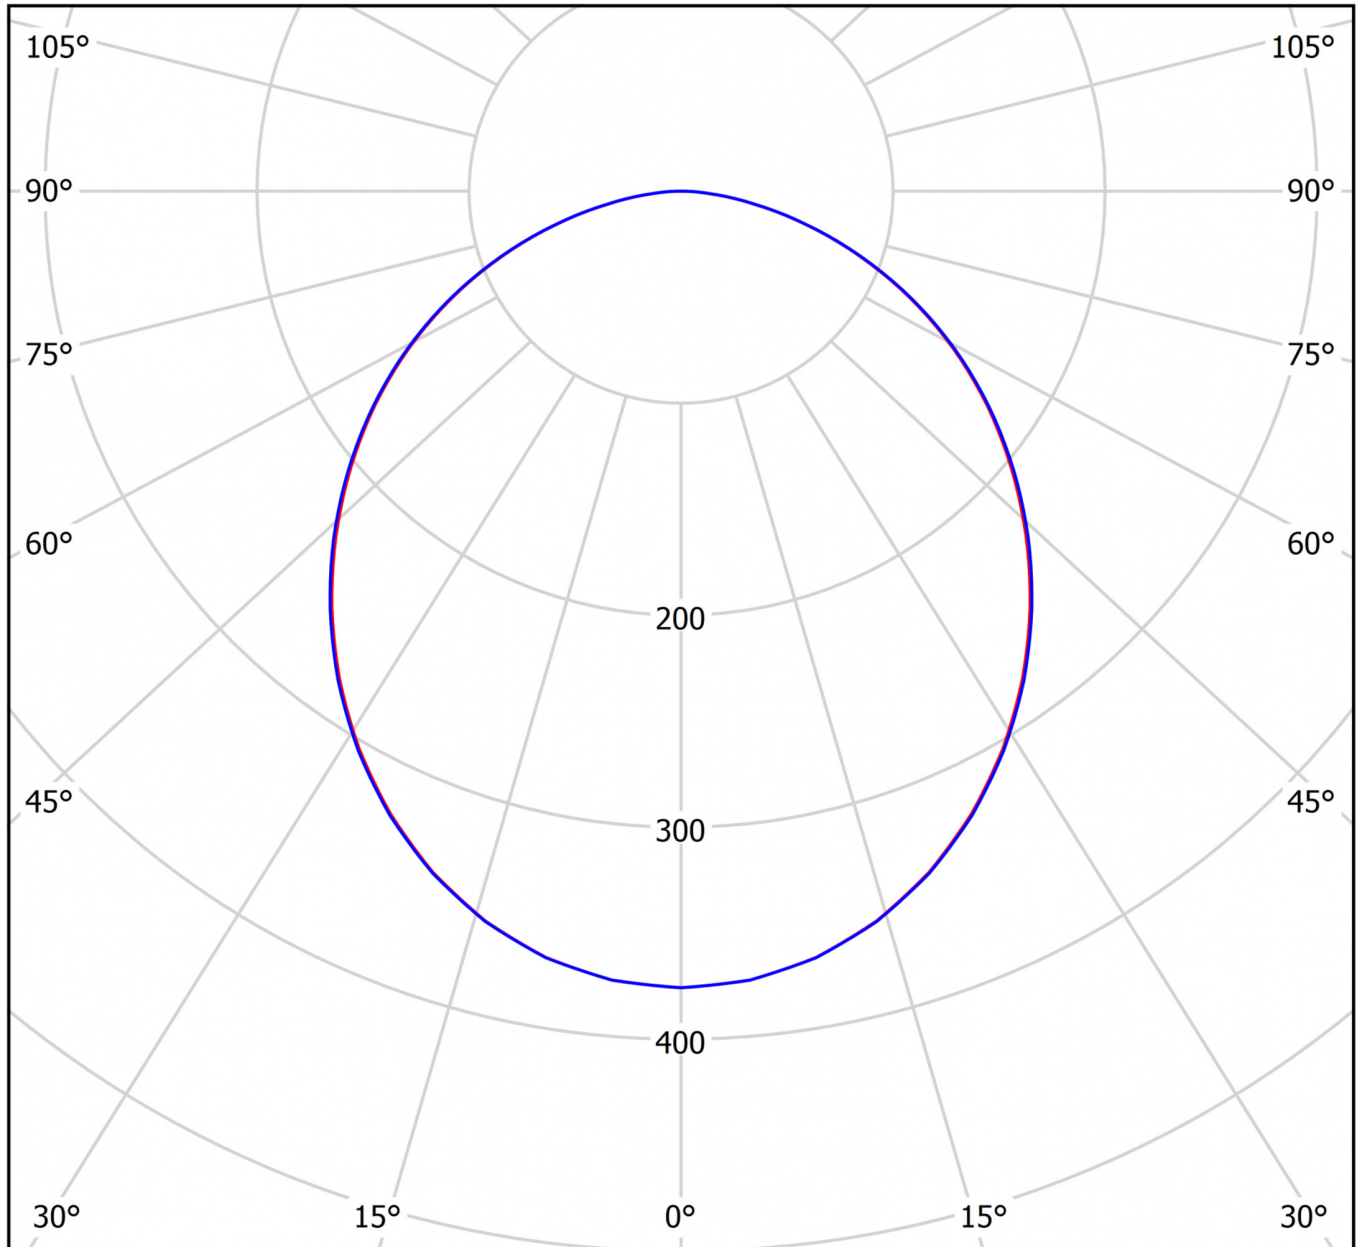

DANE TECHNICZNE

Electrical data	
Input Voltage AC	AC 220-240V / 50-60Hz
Power Factor	0,95
System power	33 W
Luminaires on B10A fuse	16 Stk.
Luminaires on B16A fuse	27 Stk.
Luminaires on C10A fuse	27 Stk.
Luminaires on C16A fuse	45 Stk.
DC Ready	Yes
Connection cross section	1,5 mm ²
Electrical version	with internal operating device, switchable
CASAMBI Ready	Yes
Photometrical data	
Light source	LED
Colour temperature	3 000 K
Rated luminous flux	2 850 lm
Luminous efficacy	86 lm/W
Light colour	830
Colour rendering index (CRI)	> 80
Colour tolerance	3
Beam angle	87,6 °
UGR	20,4
Lifetime (h, at 25°C)	50 000 h, L80

Acceptance tests	
Certifications	CE
Protection class	I
Ingress protection (IP) rating	IP 20
Glow wire test	650° C
Ambient temperature	0 to +25 C°
Physical data	
Mounting method	recessed ceiling mounted
Housing material	Aluminium
Housing colour	white
Cover material	PMMA
Height (H)	90 mm
Diameter ø	464 mm
Product weight	4 kg
Weight incl. Packaging	4,2 kg
Packaging Length (L)	480 mm
Packaging Width (B)	480 mm
Packaging Height (H)	140 mm

LIGHT DISTRIBUTION

cd/klm

— C0 - C180

— C90 - C270

$\eta = 100\%$