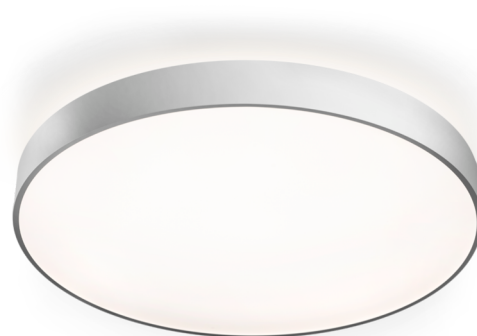

**Art.-No.: YWDRO-RANS-2401-D**  
**LED luminaire "RONDO", w-/c- surface mounting, direct/  
indirect distribution, round, 600x62mm, 24W, 3350lm,  
4000K, CRI >80, IP40, white, switchable**

LED ceiling- and wall-mounted luminaire, RONDO series, with direct/indirect beam, as the basic lighting for rooms in a commercial environment and at home. Housing made from aluminium, white, powder-coated. Diffuser made from plastic (PMMA), opal, UV-stabilised. Operating unit can be switched or dimmed (DALI dimmer), integrated. Version with CASAMBI® Bluetooth control available. DC compatible.

### DANE TECHNICZNE

Electrical data	
Input Voltage AC	AC 220-240V / 50-60Hz
Power Factor	0,98
System power	24 W
Inrush current	33 A
Inrush current duration	162 µs
Luminaires on B10A fuse	13 Stk.
Luminaires on B16A fuse	21 Stk.
Luminaires on C10A fuse	22 Stk.
Luminaires on C16A fuse	36 Stk.
DC Ready	Yes
Connection cross section	1,5 mm <sup>2</sup>
Electrical version	with internal operating device, switchable
CASAMBI Ready	Yes

Photometrical data	
Light source	LED
Colour temperature	4 000 K
Rated luminous flux	3 350 lm
Luminous efficacy	140 lm/W
Light colour	840
Colour rendering index (CRI)	> 80
Colour tolerance	3
Beam angle	105,6 °
UGR	19,3
Lifetime (h, at 25°C)	50 000 h, L80
Acceptance tests	
Certifications	CE, ENEC
Protection class	I
Ingress protection (IP) rating	IP 40
Glow wire test	650° C
Ambient temperature	0 to +25 C°
Physical data	
Mounting method	ceiling mounted
Housing material	Aluminium
Housing colour	white
Cover material	PMMA
Height (H)	62 mm
Diameter ø	600 mm
Product weight	5,7 kg
Weight incl. Packaging	5,9 kg
Packaging Length (L)	610 mm
Packaging Width (B)	610 mm
Packaging Height (H)	100 mm