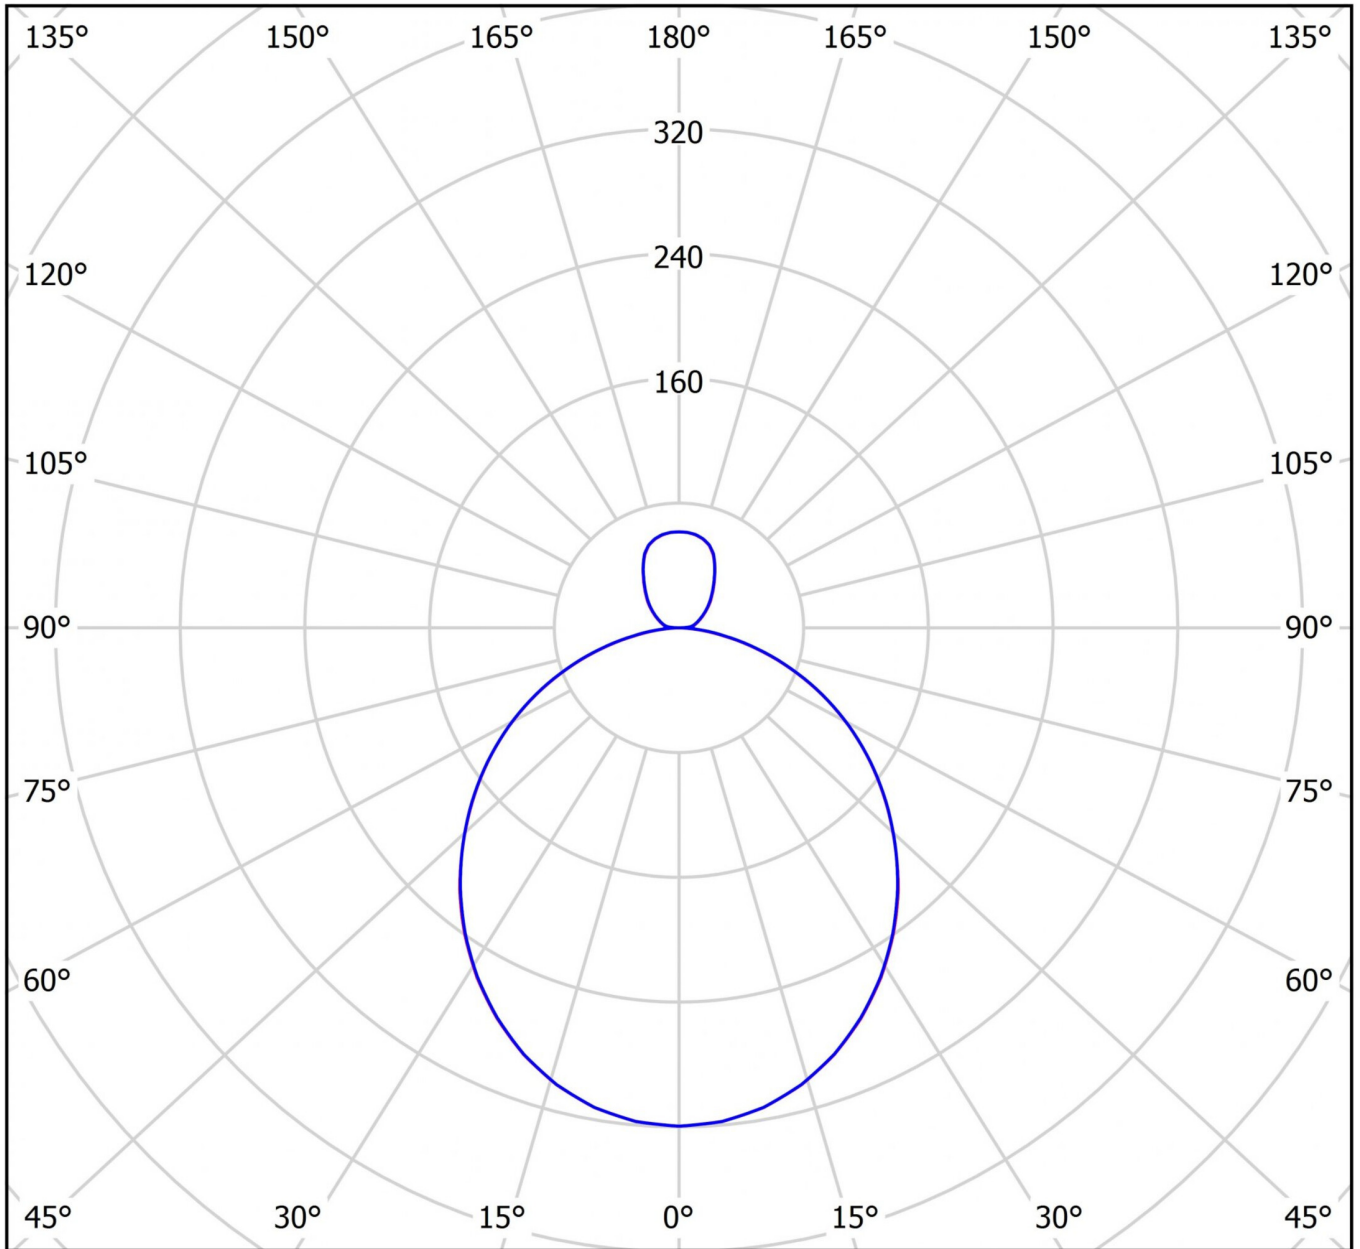

**Art.-No.: YWDRO-RANS-2401-D**  
**LED luminaire "RONDO", w-/c- surface mounting, direct/  
indirect distribution, round, 600x62mm, 24W, 3350lm,  
4000K, CRI >80, IP40, white, switchable**

LED ceiling- and wall-mounted luminaire, RONDO series, with direct/indirect beam, as the basic lighting for rooms in a commercial environment and at home. Housing made from aluminium, white, powder-coated. Diffuser made from plastic (PMMA), opal, UV-stabilised. Operating unit can be switched or dimmed (DALI dimmer), integrated. Version with CASAMBI® Bluetooth control available. DC compatible.

### DANE TECHNICZNE

Electrical data	
Input Voltage AC	AC 220-240V / 50-60Hz
Power Factor	0,98
System power	24 W
Inrush current	33 A
Inrush current duration	162 µs
Luminaires on B10A fuse	13 Stk.
Luminaires on B16A fuse	21 Stk.
Luminaires on C10A fuse	22 Stk.
Luminaires on C16A fuse	36 Stk.
DC Ready	Yes
Connection cross section	1,5 mm <sup>2</sup>
Electrical version	with internal operating device, switchable
CASAMBI Ready	Yes

Photometrical data	
Light source	LED
Colour temperature	4 000 K
Rated luminous flux	3 350 lm
Luminous efficacy	140 lm/W
Light colour	840
Colour rendering index (CRI)	> 80
Colour tolerance	3
Beam angle	105,6 °
UGR	19,3
Lifetime (h, at 25°C)	50 000 h, L80
Acceptance tests	
Certifications	CE, ENEC
Protection class	I
Ingress protection (IP) rating	IP 40
Glow wire test	650° C
Ambient temperature	0 to +25 C°
Physical data	
Mounting method	ceiling mounted
Housing material	Aluminium
Housing colour	white
Cover material	PMMA
Height (H)	62 mm
Diameter ø	600 mm
Product weight	5,7 kg
Weight incl. Packaging	5,9 kg
Packaging Length (L)	610 mm
Packaging Width (B)	610 mm
Packaging Height (H)	100 mm

**LIGHT DISTRIBUTION**

cd/klm

— C0 - C180    — C90 - C270

$\eta = 100\%$