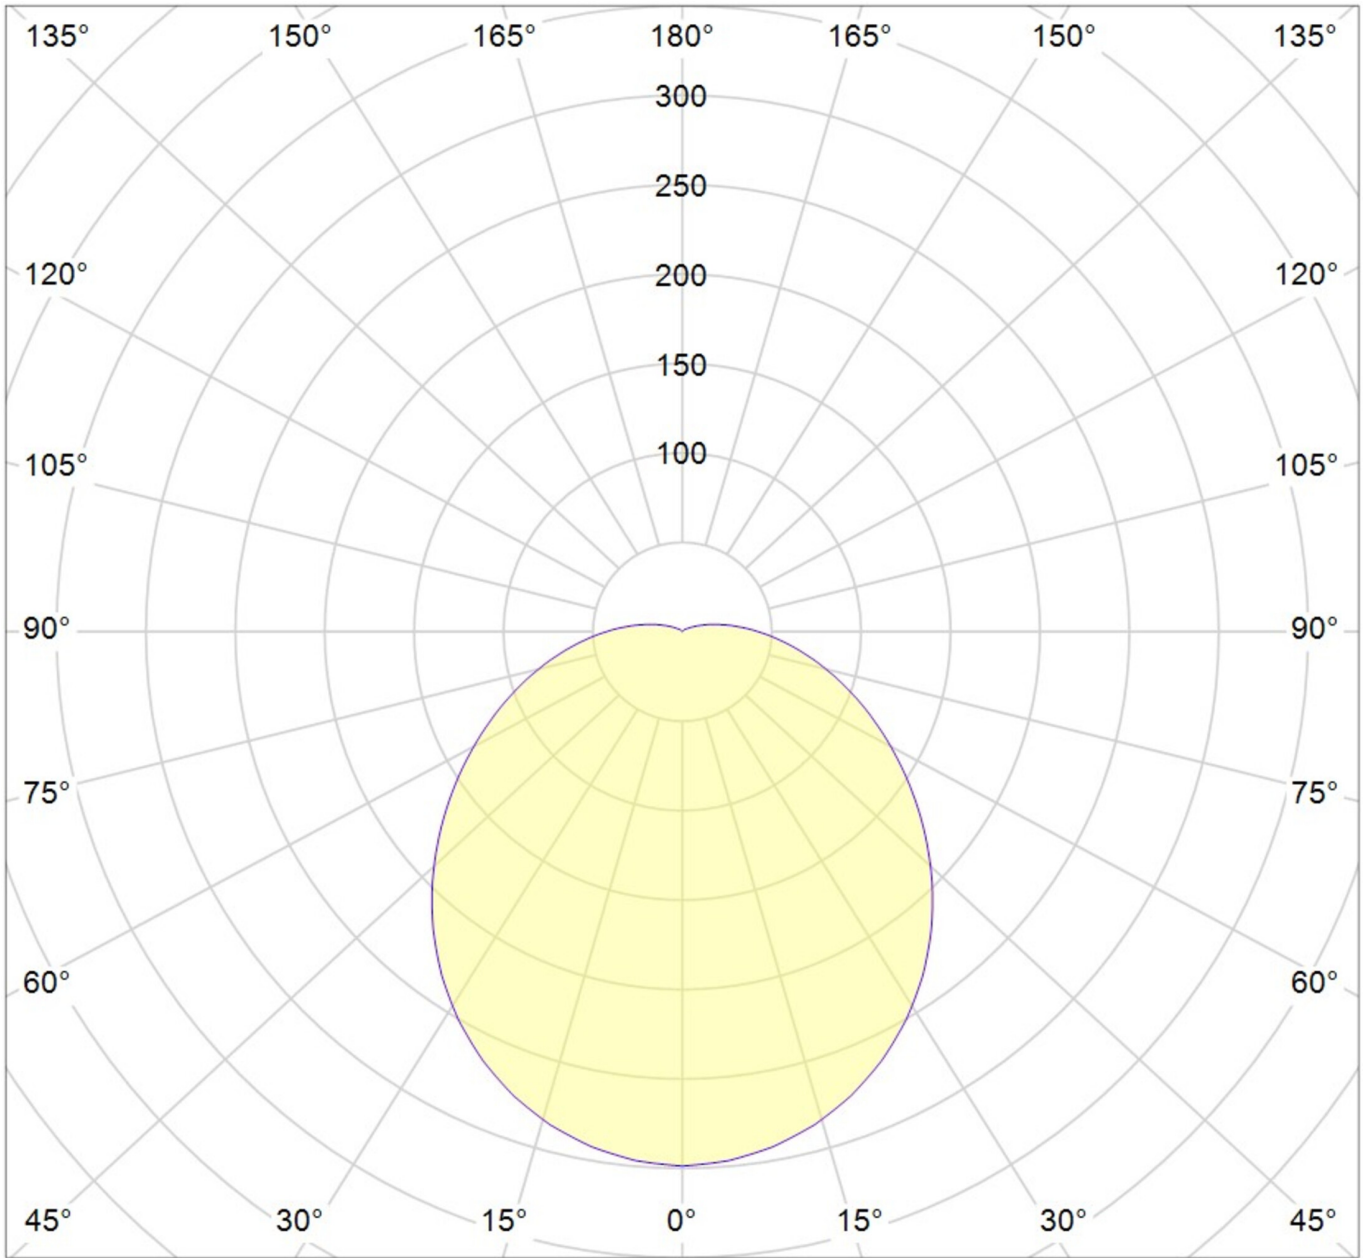

Art.-No.: YWDRO-RANS-2601-D
LED luminaire "RONDA", wall / ceiling surface mounting,
round, 395x108mm, 26W, 2300lm, 4000K, CRI >80, IP20,
white, switchable

LED ceiling- and wall-mounted luminaire, Ronda series. Housing made from aluminium, silver or white, IP20. Diffuser made from plastic (PMMA), opal, UV-stabilised. Operating unit can be switched, installed. Version with Casambi Bluetooth control available.

DANE TECHNICZNE

Electrical data	
Input Voltage AC	AC 220-240V / 50-60Hz
Power Factor	0,9
System power	26 W
Inrush current	10 A
Luminaires on B10A fuse	40 Stk.
Luminaires on B16A fuse	64 Stk.
DC Ready	Yes
Connection cross section	1,5 mm ²
Electrical version	with internal operating device, switchable
CASAMBI Ready	Yes
Photometrical data	
Light source	LED
Colour temperature	4 000 K
Rated luminous flux	2 300 lm
Light colour	840
Colour rendering index (CRI)	> 80
Beam angle	120 °
UGR	25,6
Lifetime (h, at 25°C)	50 000 h, L80

Acceptance tests	
Certifications	CE, ROHS
Protection class	II
Ingress protection (IP) rating	IP 20
Impact resistance	IK 02
Ambient temperature	-20 to +40 C°
Storage temperature	-20 to +45 C°
Physical data	
Mounting method	ceiling mounted, wall mounted
Housing material	Aluminium
Housing colour	white
Height (H)	108 mm
Diameter ø	395 mm
Product weight	1,4 kg
Weight incl. Packaging	1,5 kg
Packaging Length (L)	440 mm
Packaging Width (B)	440 mm
Packaging Height (H)	120 mm

LIGHT DISTRIBUTION

cd/klm

$\eta = 100\%$

— C0 - C180 — C90 - C270