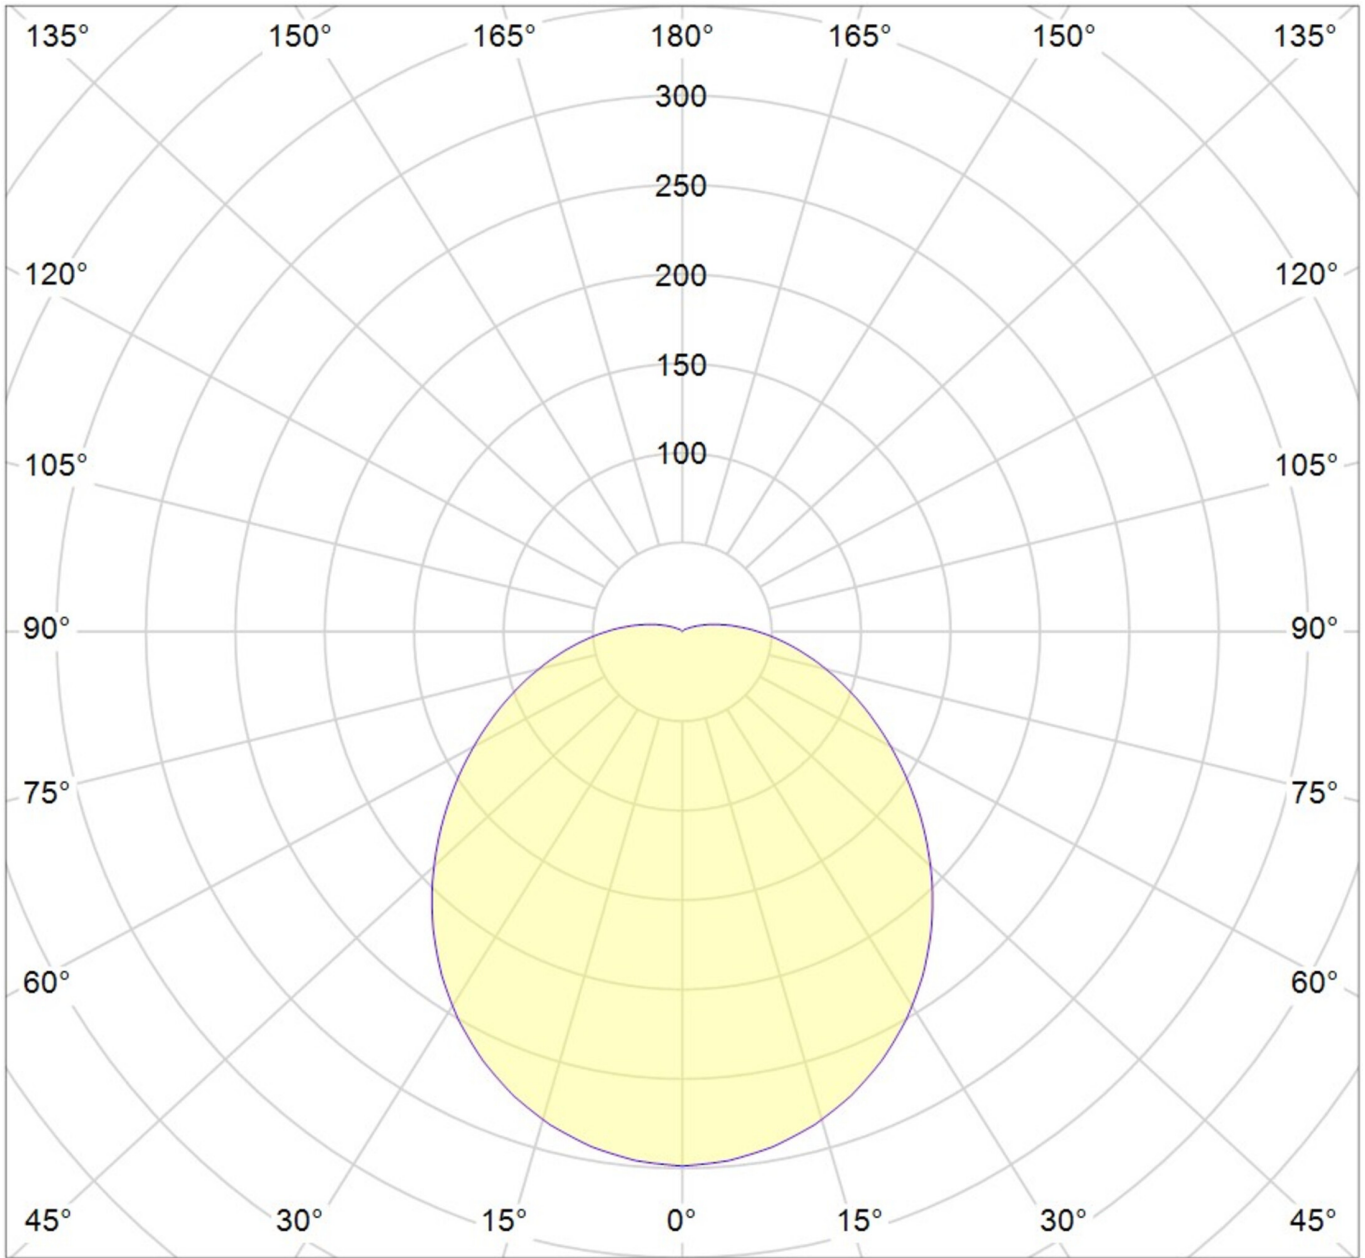

Art.-No.: YWDRO-RANS-2601-DS
LED luminaire "RONDA", wall / ceiling surface mounting,
round, 395x108mm, 26W, 2300lm, 4000K, CRI >80, IP20,
silver, switchable

LED ceiling- and wall-mounted luminaire, Ronda series. Housing made from aluminium, silver or white, IP20. Diffuser made from plastic (PMMA), opal, UV-stabilised. Operating unit can be switched, installed. Version with Casambi Bluetooth control available.

DANE TECHNICZNE

Electrical data	
Input Voltage AC	AC 220-240V / 50-60Hz
Power Factor	0,9
System power	26 W
Inrush current	10 A
Luminaires on B10A fuse	40 Stk.
Luminaires on B16A fuse	64 Stk.
DC Ready	Yes
Connection cross section	1,5 mm ²
Electrical version	with internal operating device, switchable
CASAMBI Ready	Yes
Photometrical data	
Light source	LED
Colour temperature	4 000 K
Rated luminous flux	2 300 lm
Light colour	840
Colour rendering index (CRI)	> 80
Beam angle	120 °
UGR	25,6
Lifetime (h, at 25°C)	50 000 h, L80

Acceptance tests	
Certifications	CE, ROHS
Protection class	II
Ingress protection (IP) rating	IP 20
Impact resistance	IK 02
Ambient temperature	-20 to +40 C°
Storage temperature	-20 to +45 C°
Physical data	
Mounting method	ceiling mounted, wall mounted
Housing material	Aluminium
Housing colour	silver
Height (H)	108 mm
Diameter ø	395 mm
Product weight	1,4 kg
Weight incl. Packaging	1,5 kg
Packaging Length (L)	440 mm
Packaging Width (B)	440 mm
Packaging Height (H)	120 mm

LIGHT DISTRIBUTION

cd/klm

$\eta = 100\%$

— C0 - C180 — C90 - C270