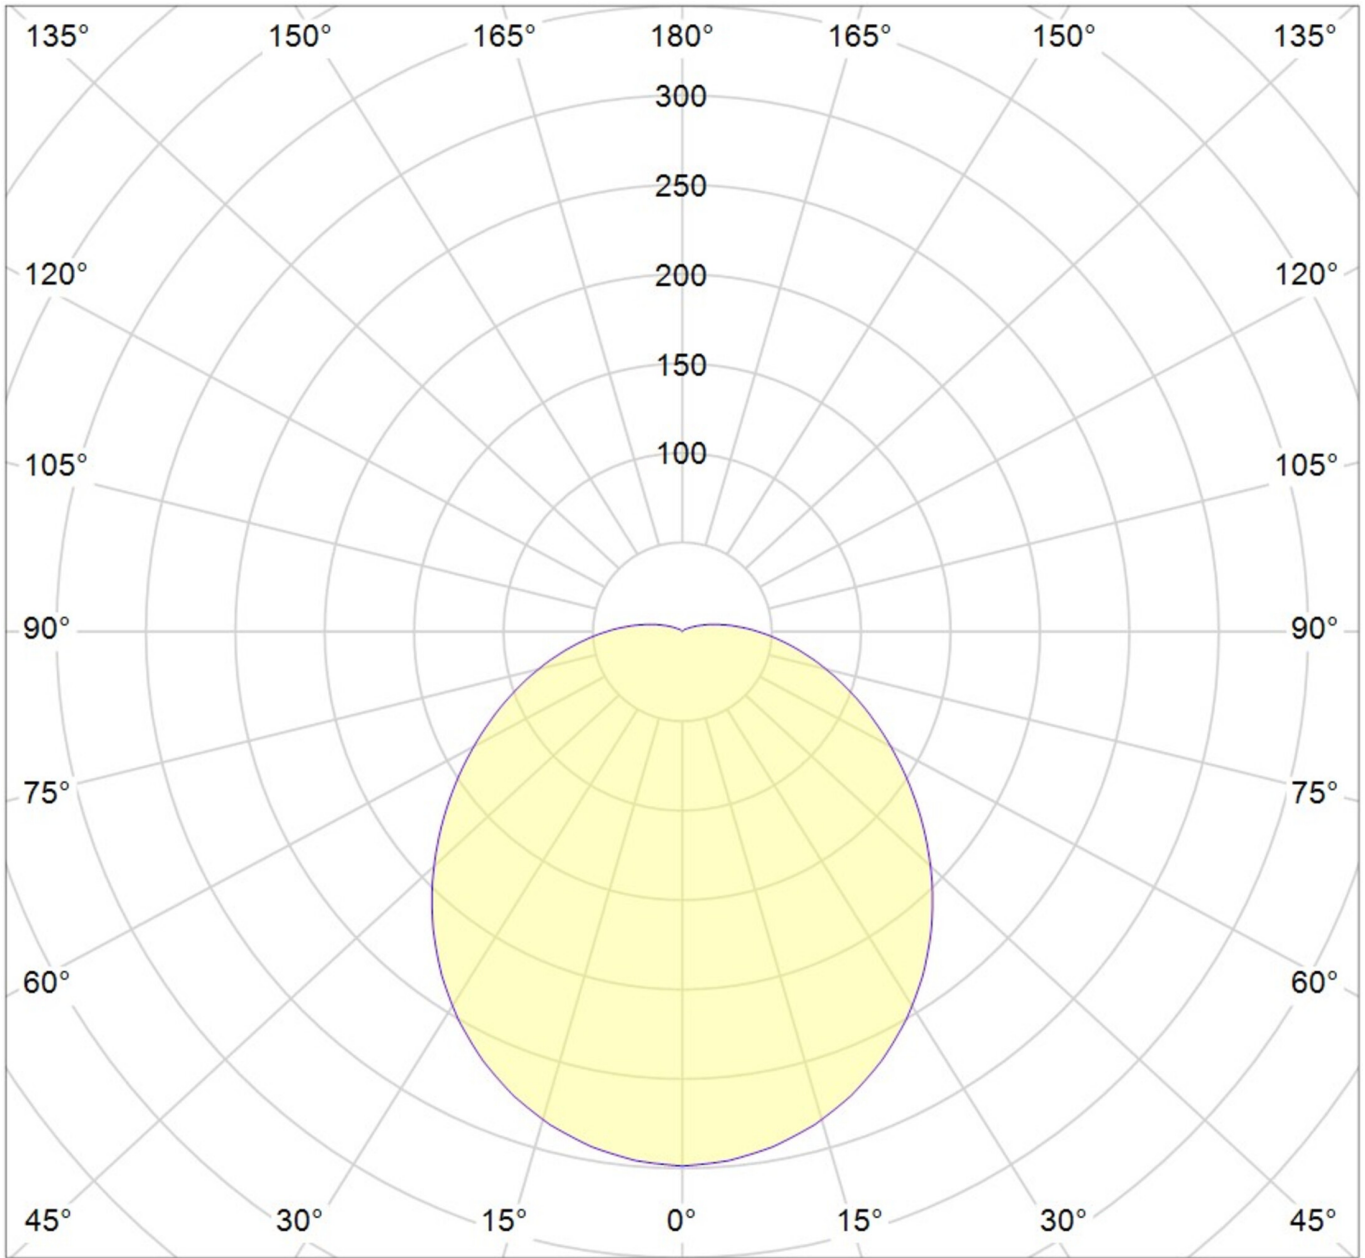

Art.-No.: YWDRO-RAWS-2601-D
LED luminaire "RONDA", wall / ceiling surface mounting,
round, 395x108mm, 26W, 1900lm, 3000K, CRI >80, IP20,
white, switchable

LED ceiling- and wall-mounted luminaire, Ronda series. Housing made from aluminium, silver or white, IP20. Diffuser made from plastic (PMMA), opal, UV-stabilised. Operating unit can be switched, installed. Version with Casambi Bluetooth control available.

TECHNICAL DATA

Electrical data	
Input Voltage AC	AC 220-240V / 50-60Hz
Power Factor	0.9
System power	26 W
Inrush current	10 A
Luminaires on B10A fuse	40 Stk.
Luminaires on B16A fuse	64 Stk.
DC Ready	Yes
Connection cross section	1.5 mm ²
Electrical version	with internal operating device, switchable
CASAMBI Ready	Yes
Photometrical data	
Light source	LED
Colour temperature	3,000 K
Rated luminous flux	1,900 lm
Light colour	830
Colour rendering index (CRI)	> 80
Beam angle	120 °
UGR	24.5
Lifetime (h, at 25°C)	50,000 h, L80

Acceptance tests	
Certifications	CE, ROHS
Protection class	II
Ingress protection (IP) rating	IP 20
Impact resistance	IK 02
Ambient temperature	-20 to +40 C°
Storage temperature	-20 to +45 C°
Physical data	
Mounting method	ceiling mounted, wall mounted
Housing material	Aluminium
Housing colour	white
Height (H)	108 mm
Diameter ø	395 mm
Product weight	1.4 kg
Weight incl. Packaging	1.5 kg
Packaging Length (L)	440 mm
Packaging Width (B)	440 mm
Packaging Height (H)	120 mm

LIGHT DISTRIBUTION

cd/klm

$\eta = 100\%$

— C0 - C180 — C90 - C270