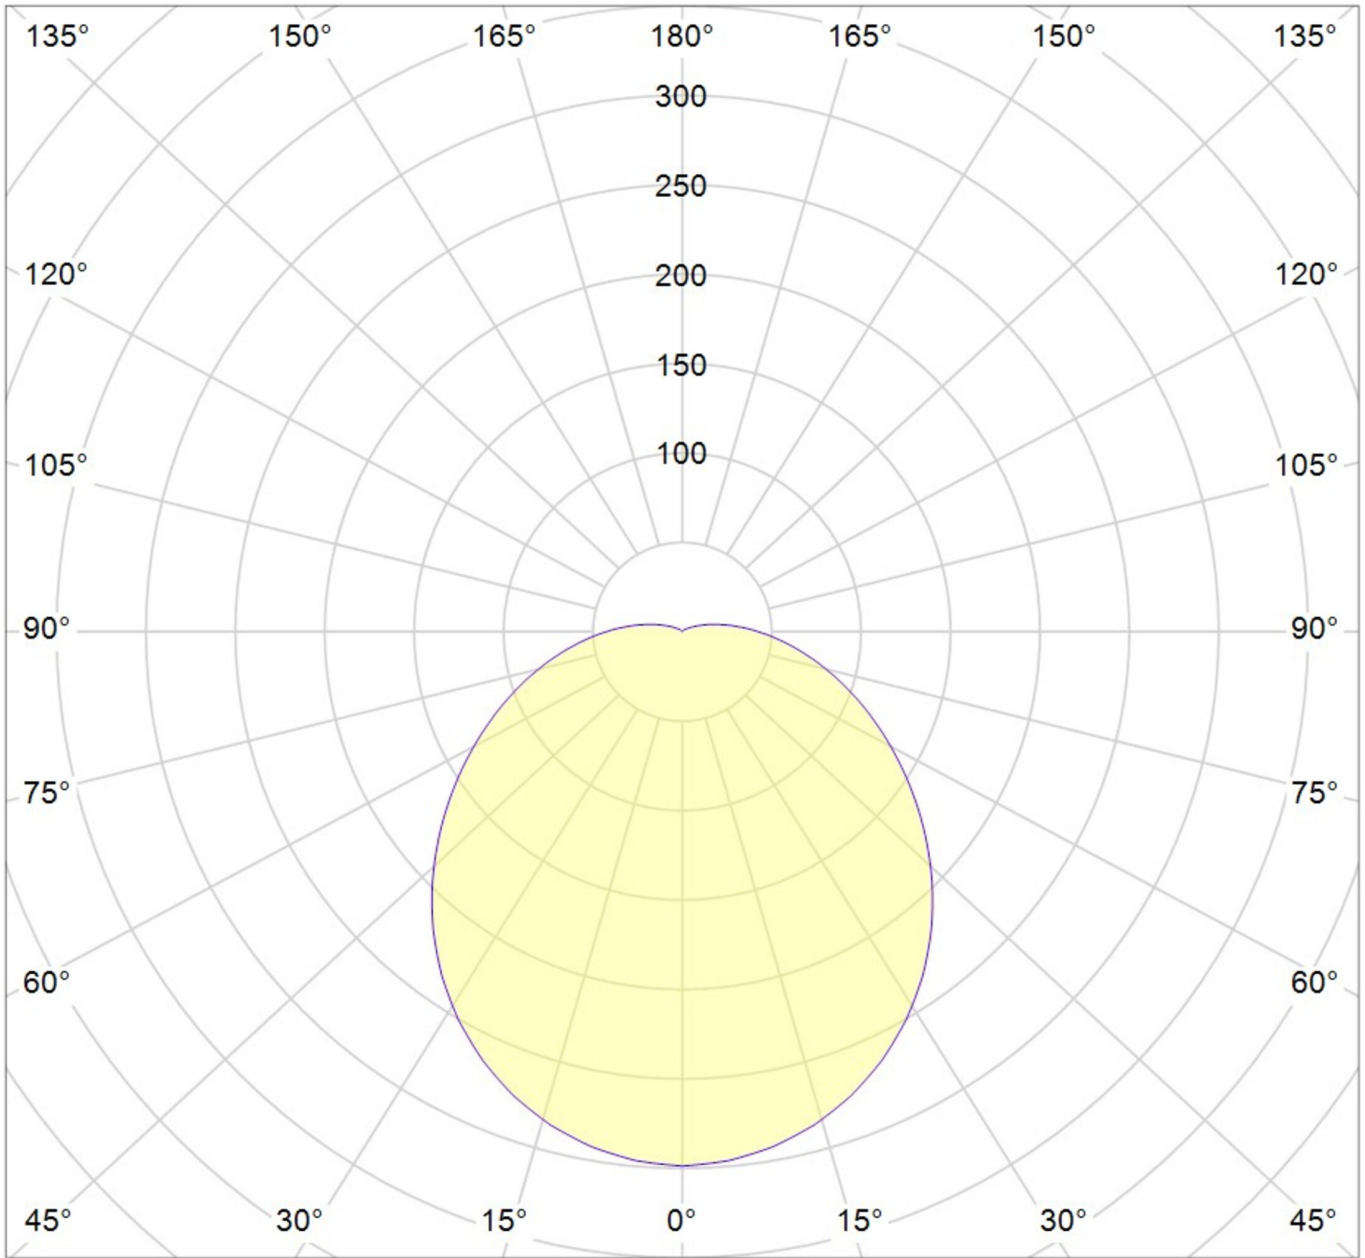

**Art.-No.: YWDRO-RAWS-2601-DS**  
**LED luminaire "RONDA", wall / ceiling surface mounting,**  
**round, 395x108mm, 26W, 1900lm, 3000K, CRI >80, IP20,**  
**silver, switchable**

LED ceiling- and wall-mounted luminaire, Ronda series. Housing made from aluminium, silver or white, IP20. Diffuser made from plastic (PMMA), opal, UV-stabilised. Operating unit can be switched, installed. Version with Casambi Bluetooth control available.

### DANE TECHNICZNE

Electrical data	
Input Voltage AC	AC 220-240V / 50-60Hz
Power Factor	0,9
System power	26 W
Inrush current	10 A
Luminaires on B10A fuse	40 Stk.
Luminaires on B16A fuse	64 Stk.
DC Ready	Yes
Connection cross section	1,5 mm <sup>2</sup>
Electrical version	with internal operating device, switchable
CASAMBI Ready	Yes
Photometrical data	
Light source	LED
Colour temperature	3 000 K
Rated luminous flux	1 900 lm
Light colour	830
Colour rendering index (CRI)	> 80
Beam angle	120 °
UGR	24,5
Lifetime (h, at 25°C)	50 000 h, L80

Acceptance tests	
Certifications	CE, ROHS
Protection class	II
Ingress protection (IP) rating	IP 20
Impact resistance	IK 02
Ambient temperature	-20 to +40 C°
Storage temperature	-20 to +45 C°
Physical data	
Mounting method	ceiling mounted, wall mounted
Housing material	Aluminium
Housing colour	silver
Height (H)	108 mm
Diameter ø	395 mm
Product weight	1,4 kg
Weight incl. Packaging	1,5 kg
Packaging Length (L)	440 mm
Packaging Width (B)	440 mm
Packaging Height (H)	120 mm

**LIGHT DISTRIBUTION**

cd/klm

$\eta = 100\%$

— C0 - C180 — C90 - C270