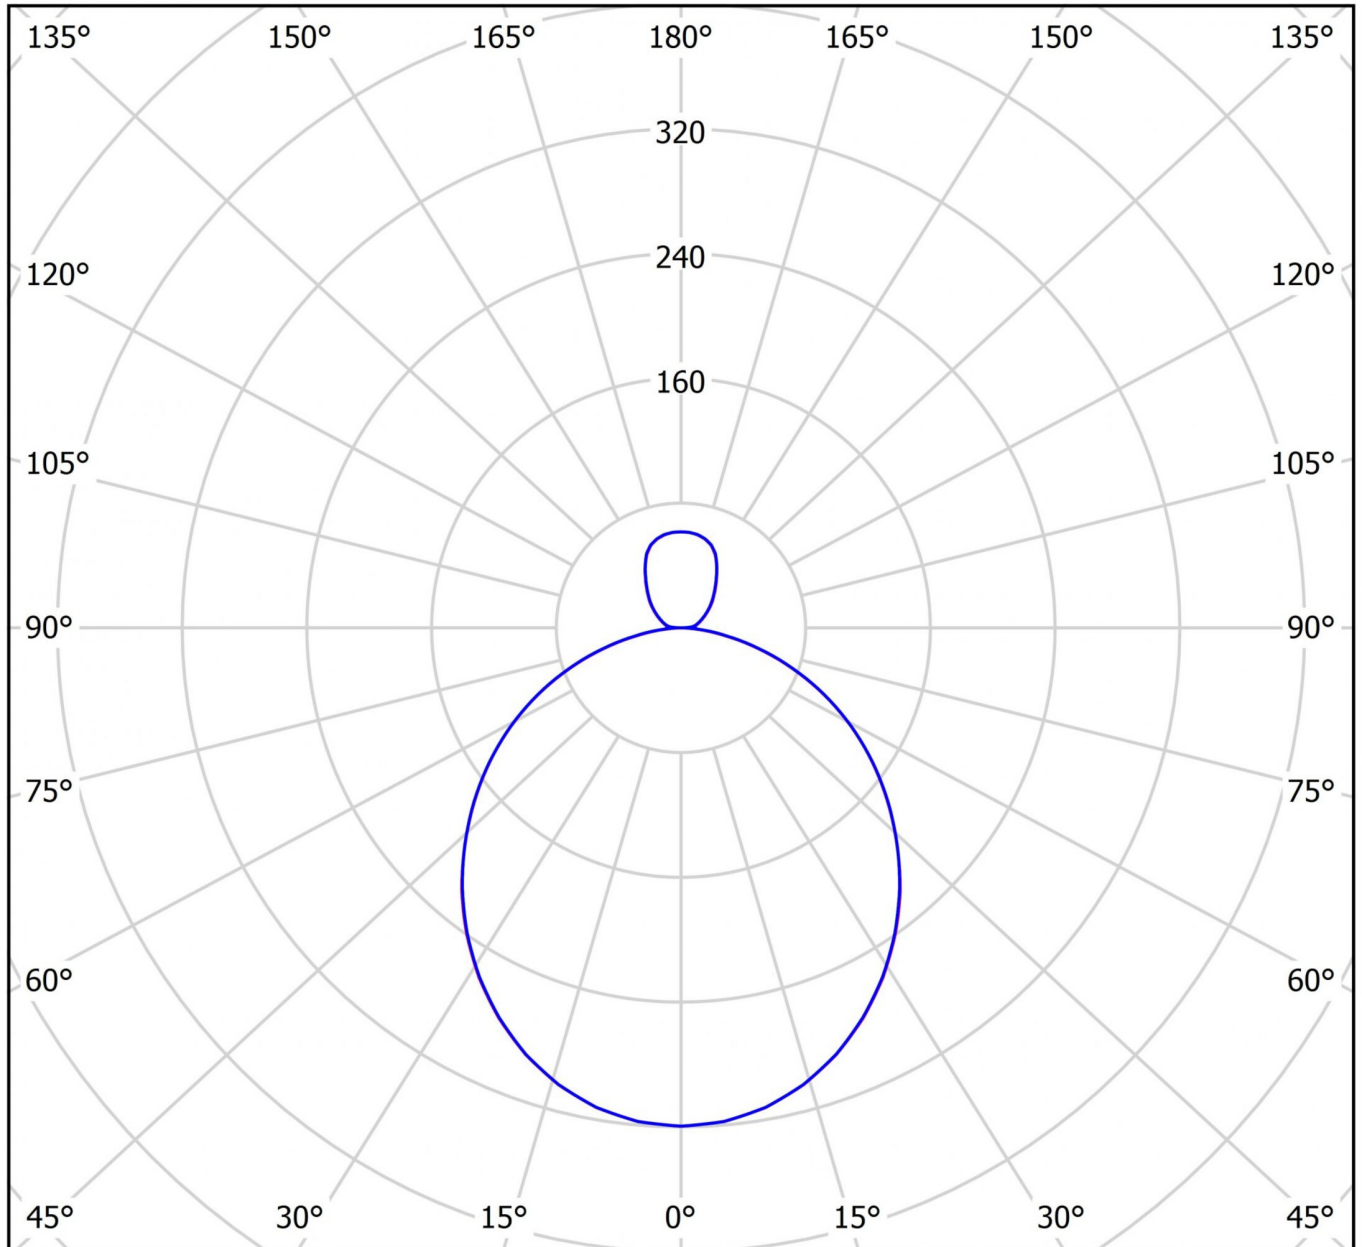

**Art.-No.: YWDRO-RAWS-2801-D**  
**LED luminaire "RONDO", w-/c- surface mounting, direct/  
indirect distribution, round, 400x62mm, 28W, 3350lm,  
3000K, CRI >80, IP40, white, switchable**

LED ceiling- and wall-mounted luminaire, RONDO series, with direct/indirect beam, as the basic lighting for rooms in a commercial environment and at home. Housing made from aluminium, white, powder-coated. Diffuser made from plastic (PMMA), opal, UV-stabilised. Operating unit can be switched or dimmed (DALI dimmer), integrated. Version with CASAMBI® Bluetooth control available. DC compatible.

### DANE TECHNICZNE

Electrical data	
Input Voltage AC	AC 220-240V / 50-60Hz
Power Factor	0,97
System power	28 W
Inrush current	23 A
Inrush current duration	140 µs
Luminaires on B10A fuse	23 Stk.
Luminaires on B16A fuse	38 Stk.
Luminaires on C10A fuse	39 Stk.
Luminaires on C16A fuse	64 Stk.
DC Ready	Yes
Connection cross section	1,5 mm <sup>2</sup>
Electrical version	with internal operating device, switchable
CASAMBI Ready	Yes

Photometrical data	
Light source	LED
Colour temperature	3 000 K
Rated luminous flux	3 350 lm
Luminous efficacy	120 lm/W
Light colour	830
Colour rendering index (CRI)	> 80
Colour tolerance	3
Beam angle	105,6/106 °
UGR	23,9
Lifetime (h, at 25°C)	50 000 h, L80
Acceptance tests	
Certifications	CE, ENEC
Protection class	I
Ingress protection (IP) rating	IP 40
Glow wire test	650° C
Ambient temperature	0 to +25 C°
Physical data	
Mounting method	ceiling mounted
Housing material	Aluminium
Housing colour	white
Cover material	PMMA
Height (H)	62 mm
Diameter ø	400 mm
Product weight	3,8 kg
Weight incl. Packaging	4 kg
Packaging Length (L)	505 mm
Packaging Width (B)	405 mm
Packaging Height (H)	100 mm

**LIGHT DISTRIBUTION**

cd/klm

— C0 - C180

— C90 - C270

$\eta = 100\%$