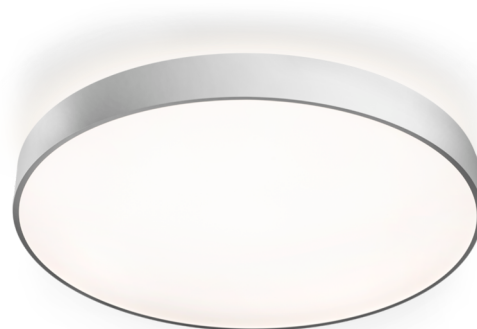

**Art.-No.: YWDRO-RAWS-2801-D**  
**LED luminaire "RONDO", w-/c- surface mounting, direct/  
indirect distribution, round, 400x62mm, 28W, 3350lm,  
3000K, CRI >80, IP40, white, switchable**

LED ceiling- and wall-mounted luminaire, RONDO series, with direct/indirect beam, as the basic lighting for rooms in a commercial environment and at home. Housing made from aluminium, white, powder-coated. Diffuser made from plastic (PMMA), opal, UV-stabilised. Operating unit can be switched or dimmed (DALI dimmer), integrated. Version with CASAMBI® Bluetooth control available. DC compatible.

### DANE TECHNICZNE

Electrical data	
Input Voltage AC	AC 220-240V / 50-60Hz
Power Factor	0,97
System power	28 W
Inrush current	23 A
Inrush current duration	140 µs
Luminaires on B10A fuse	23 Stk.
Luminaires on B16A fuse	38 Stk.
Luminaires on C10A fuse	39 Stk.
Luminaires on C16A fuse	64 Stk.
DC Ready	Yes
Connection cross section	1,5 mm <sup>2</sup>
Electrical version	with internal operating device, switchable
CASAMBI Ready	Yes

Photometrical data	
Light source	LED
Colour temperature	3 000 K
Rated luminous flux	3 350 lm
Luminous efficacy	120 lm/W
Light colour	830
Colour rendering index (CRI)	> 80
Colour tolerance	3
Beam angle	105,6/106 °
UGR	23,9
Lifetime (h, at 25°C)	50 000 h, L80
Acceptance tests	
Certifications	CE, ENEC
Protection class	I
Ingress protection (IP) rating	IP 40
Glow wire test	650° C
Ambient temperature	0 to +25 C°
Physical data	
Mounting method	ceiling mounted
Housing material	Aluminium
Housing colour	white
Cover material	PMMA
Height (H)	62 mm
Diameter ø	400 mm
Product weight	3,8 kg
Weight incl. Packaging	4 kg
Packaging Length (L)	505 mm
Packaging Width (B)	405 mm
Packaging Height (H)	100 mm