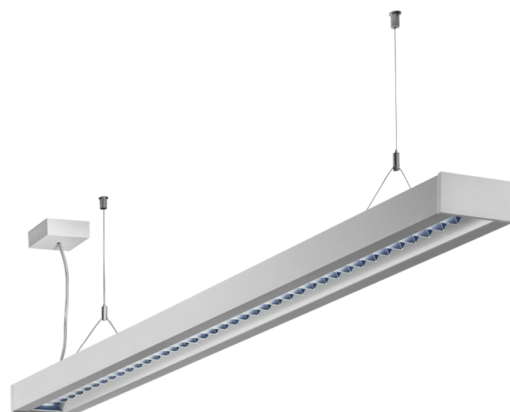

Art.-No.: YWDZO-PAWS-3201-DU
LED pendant luminaire "ZOLA", ceiling surface mounting,
direct distribution, 1135x50x125mm, 32W, 3550lm,
3000K, CRI >80, IP20, UGR <19, switchable

LED ceiling luminaire, ZOLA series, with direct and direct/indirect beam. Housing made from aluminium, white, powder-coated. Parabolic louvre diffuser, matt. Operating unit can be switched or dimmed (DALI dimmer), integrated. UGR < 16 and screen-compliant in accordance with EN 12464-1. Version with CASAMBI Bluetooth control available. DC compatible.

Photometrical data	
Light source	LED
Colour temperature	3 000 K
Rated luminous flux	3 550 lm
Luminous efficacy	111 lm/W
Light colour	830
Colour rendering index (CRI)	> 80
Colour tolerance	2
Beam angle	72,8/64,8 °
UGR	15,3
Lifetime (h, at 25°C)	50 000 h, L80
Acceptance tests	
Certifications	CE
Protection class	I
Ingress protection (IP) rating	IP 20
Glow wire test	650° C
Ambient temperature	0 to +25 C°
Physical data	
Mounting method	pendant fitting
Housing material	Aluminium
Housing colour	white
Cover material	Aluminum parabolic louvre
Length (L)	1 135 mm
Width (B)	50 mm
Height (H)	125 mm
Product weight	3,1 kg
Weight incl. Packaging	3,3 kg
Packaging Length (L)	1 270 mm
Packaging Width (B)	130 mm
Packaging Height (H)	60 mm